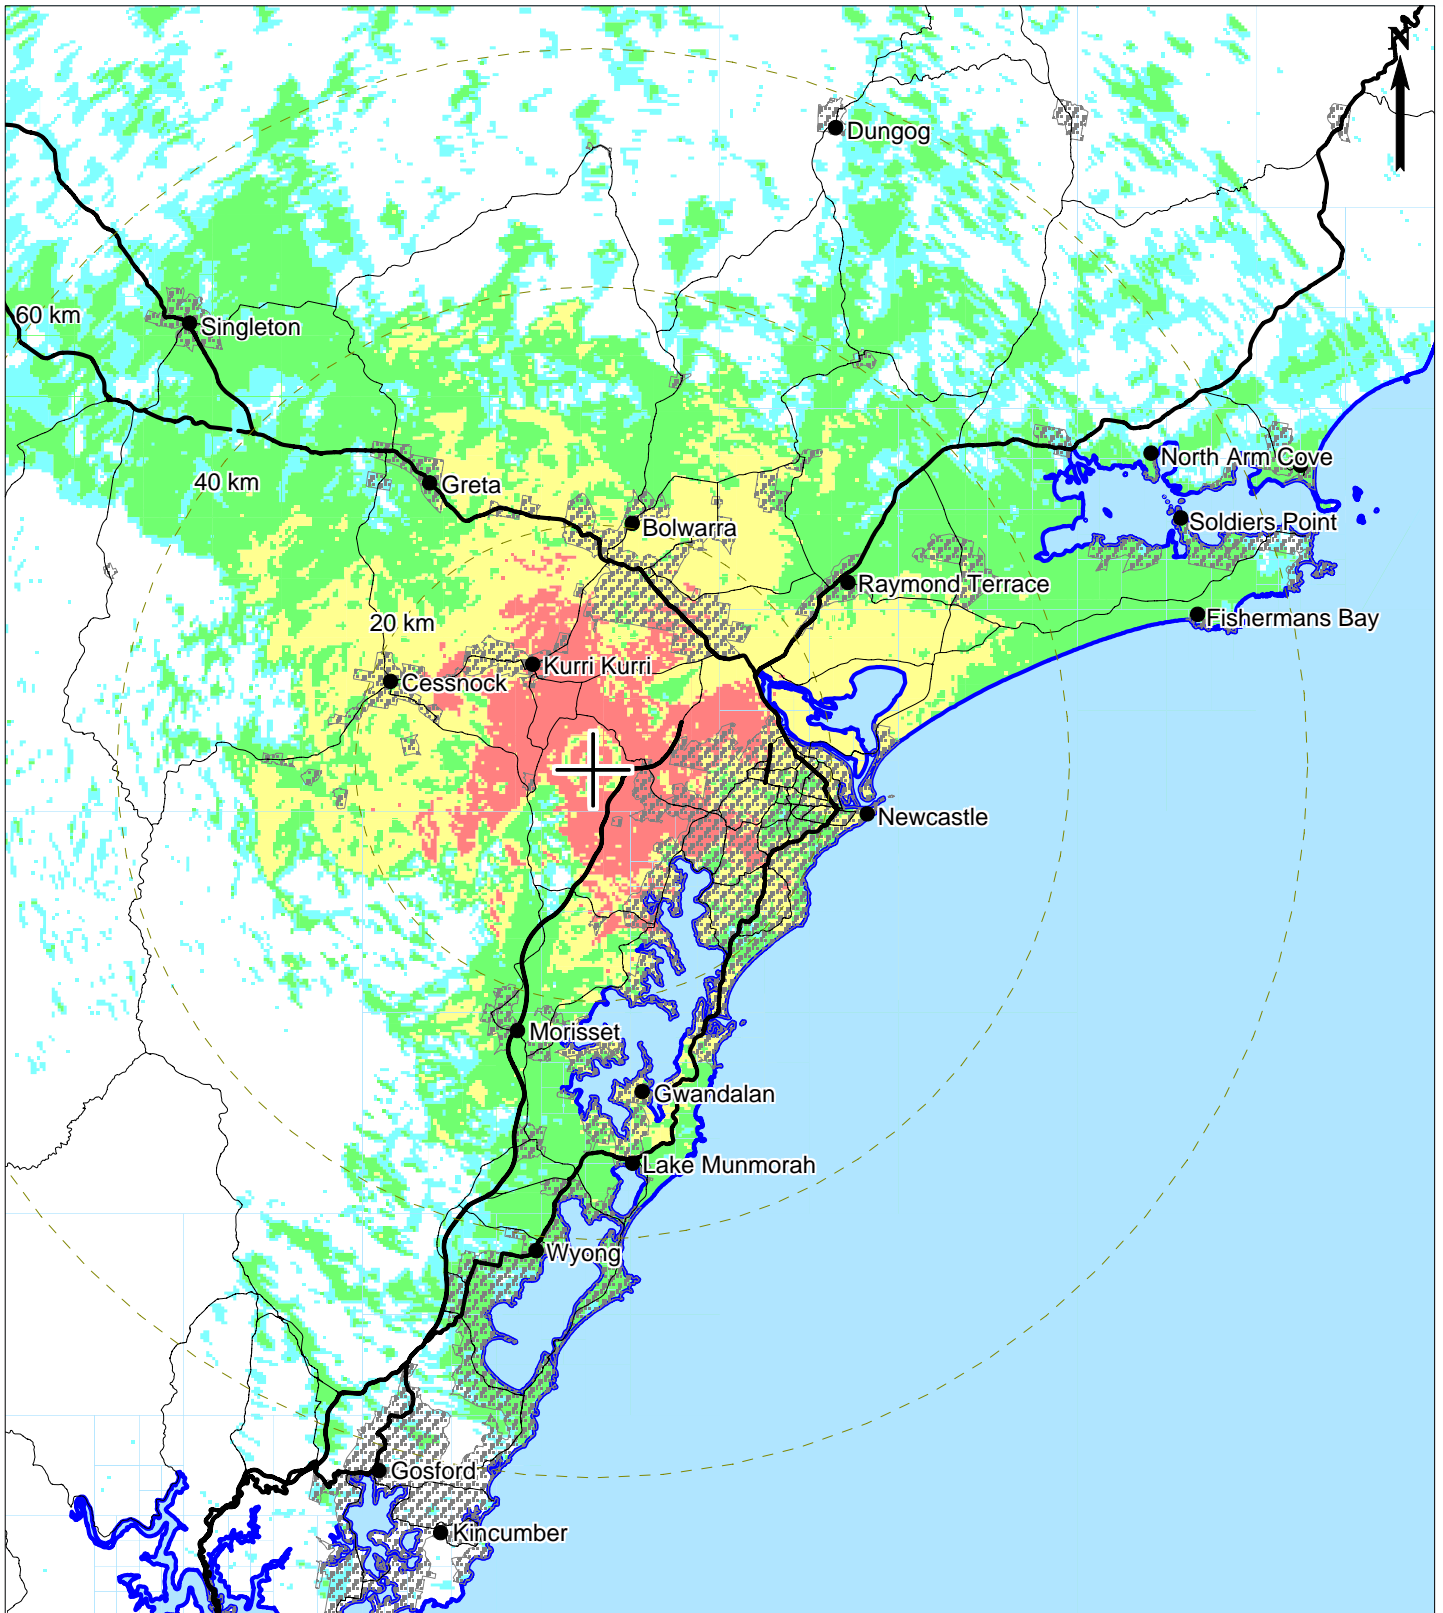

Newcastle/Hun. River (Mt Sugarloaf), NSW 2RPH 100.5 MHz 3.7kW ERP

BROADCAST AUSTRALIA

Legend

- Urban (≥ 74 dBuV/m)
- Suburban (66 to 74 dBuV/m)
- Rural (54 to 66 dBuV/m)
- Mono Rural (48 to 54 dBuV/m)
- Major Centres
- Populated Areas
- Highways
- Main Roads
- + Transmitter site

NOTE 1: Field Strength Contours are based on predictions
 NOTE 2: The topographic information on this map is
 Copyright © Commonwealth of Australia
 NOTE 3: Population Data is based on ABS Census Data 2006

Population figures

	People	Area (sq km)
Urban	63,700	365
Suburban	256,080	1,165
Rural	293,940	2,950
Mono Rural	61,160	2,160
Total	674,880	6,640

Produced by: 11 March 2011